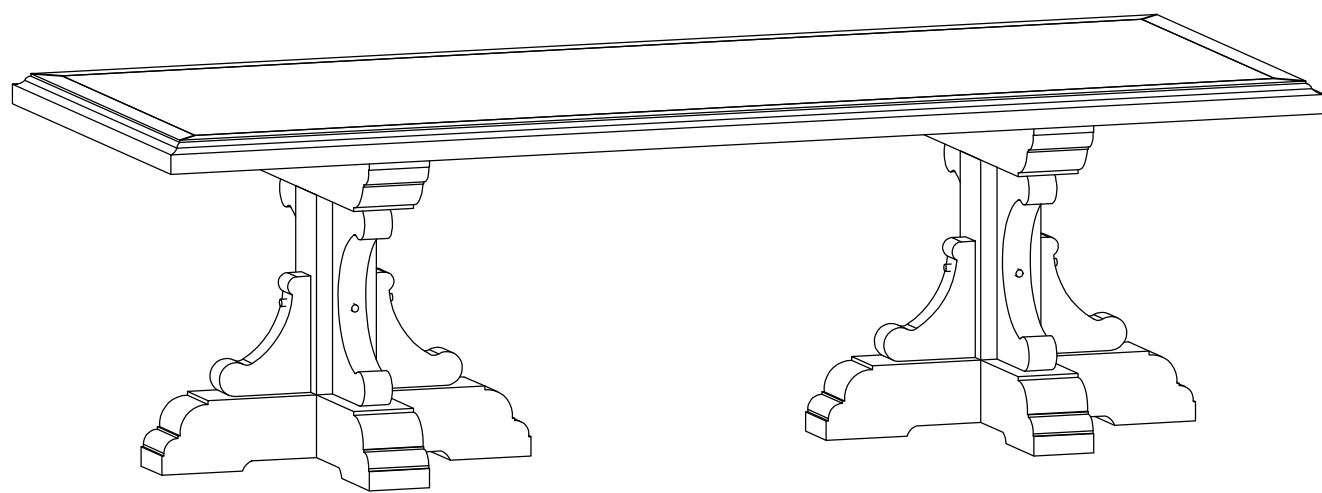

# Bastille Rectangular Dining Table Assembly Instructions

## STEP 1

## FINISH

A	B	C	D	E	F
					
1pc	2pcs	12pcs ø8*40mm	1pc	12pcs	12pcs