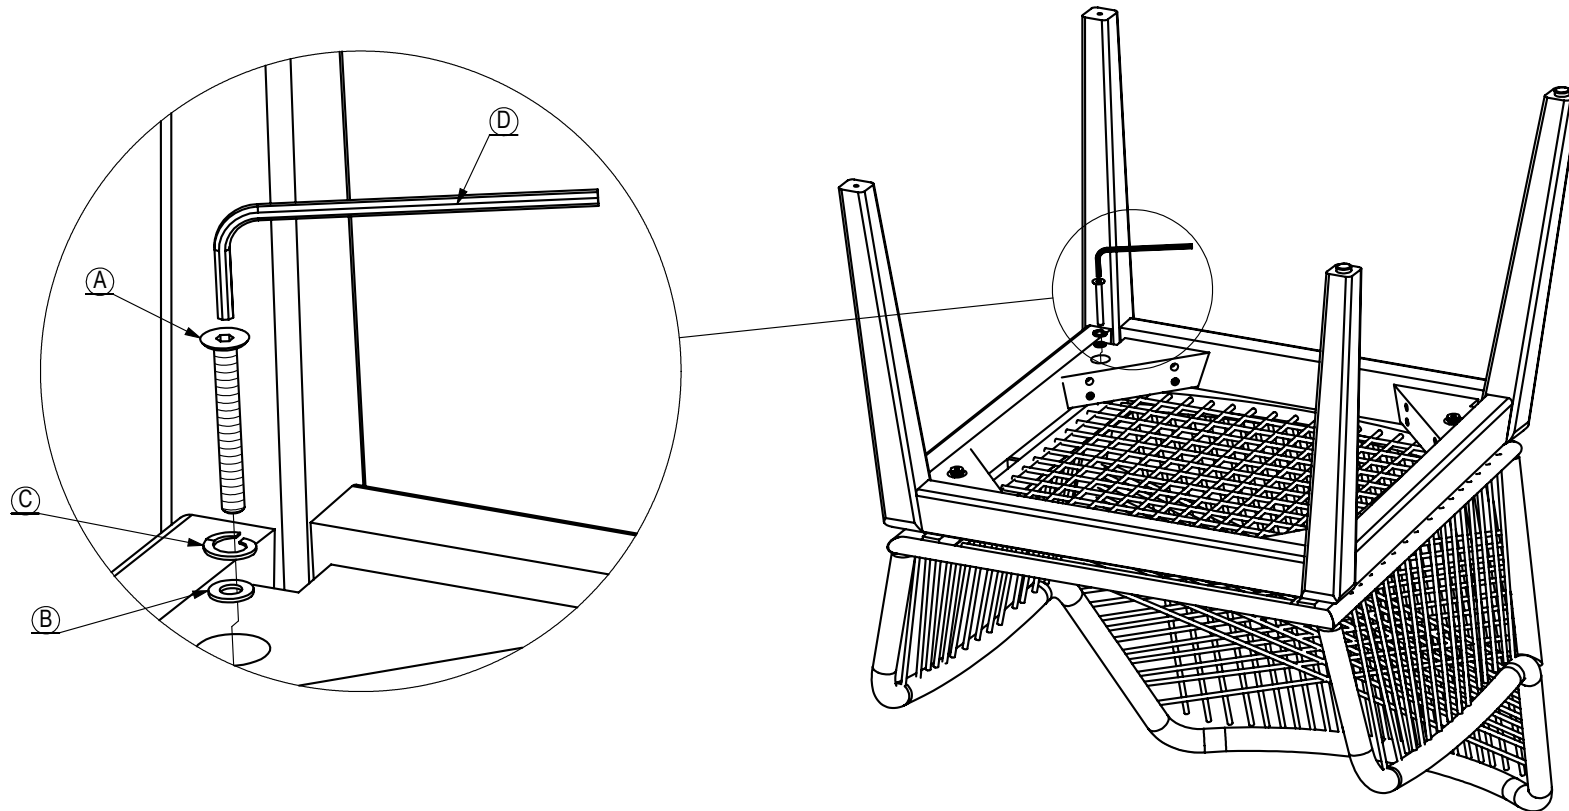

ASSEMBLY INSTRUCTIONS LOOM OUTDOOR ARM CHAIR

A		B		C		D	
	JCBC BOLT M6 X 60MM SS		FLAT WASHER M6 X Ø18MM SS		SPRING WASHER M6 X Ø11 MM SS		HEX KEY
	PCS = 4		PCS = 4		PCS = 4		PC : 1