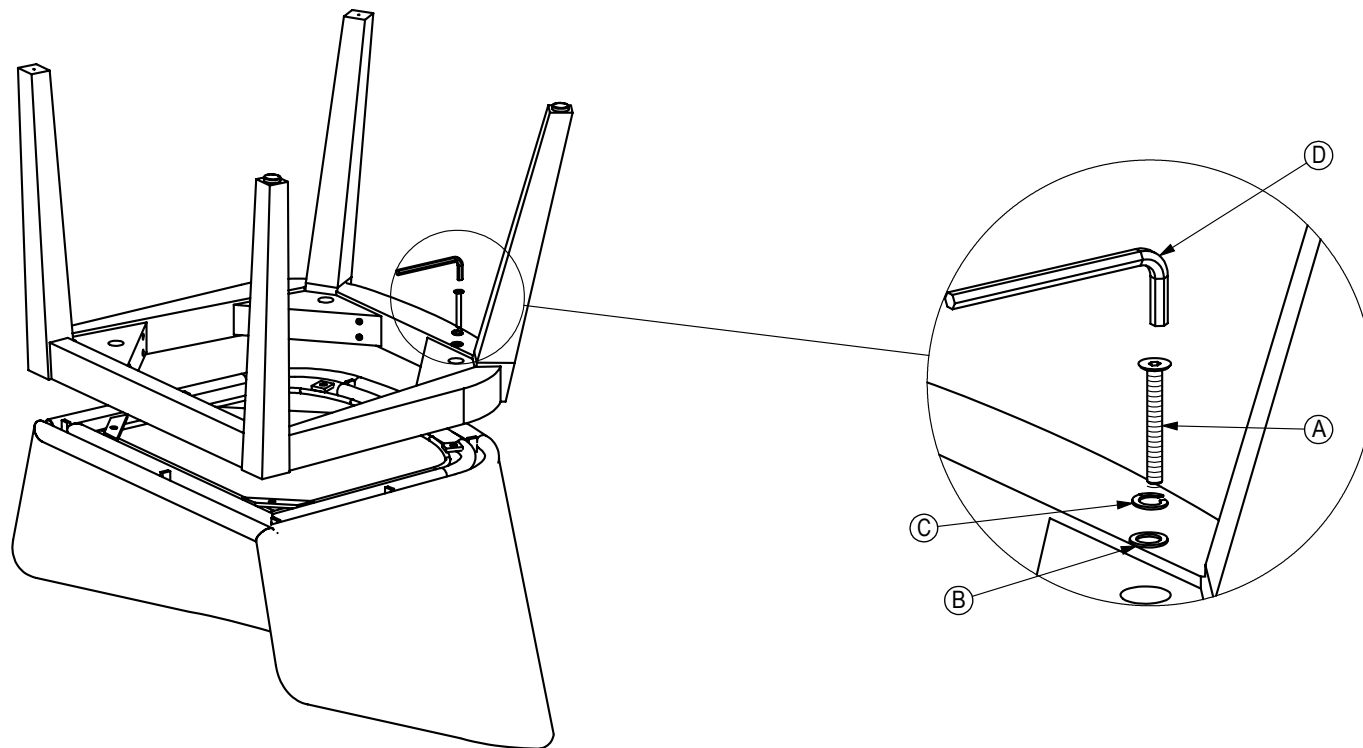

ASSEMBLY INSTRUCTIONS ISLAY OUTDOOR ARM CHAIR

A		B		C		D	
	JCBC BOLT M6 X 50MM		FLAT WASHER M6 X Ø18MM		SPRING WASHER M6 X Ø11MM		HEX KEY
	PCS = 4		PCS = 4		PCS = 4		PC : 1