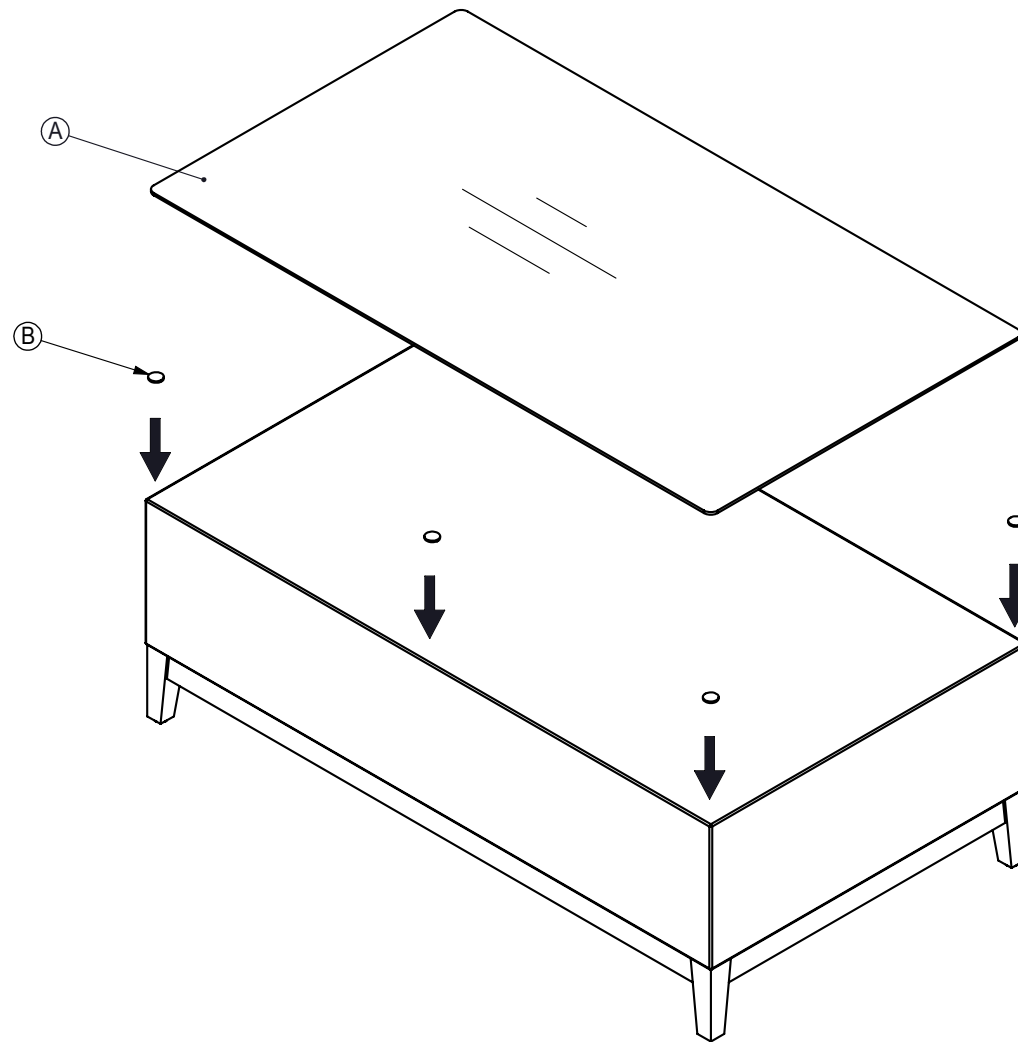

ASSEMBLY INSTRUCTIONS TAPESTRY COFFEE TABLE

A

CLEAR GLASS
T. 5 mm, 126.5 X 70.5 cm
TEMPERED

PC : 1

B

GLASS BUMPER
T.3mm, Ø25mm

PCS : 6