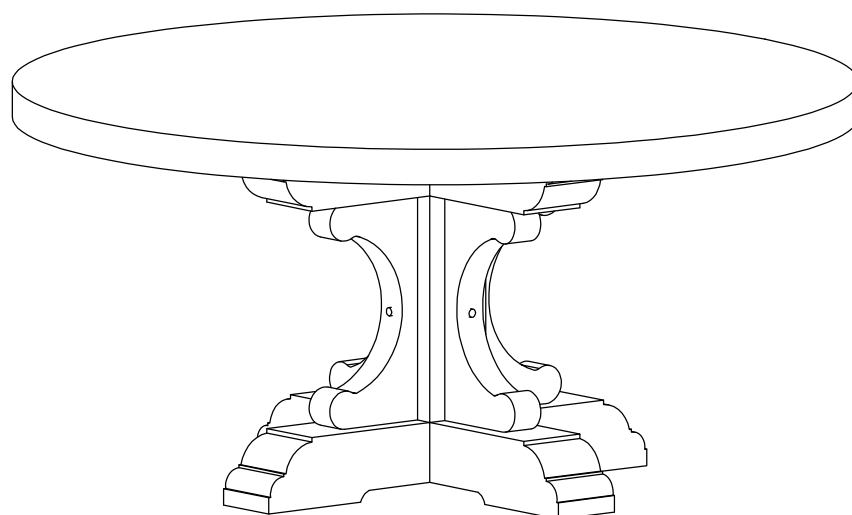

Bastille Round Dining Table Assembly Instructions

STEP 1

FINISH

A	B	C	D	E	F
1pc	1pc	8pcs ø8*40mm	1pc	8pcs	8pcs