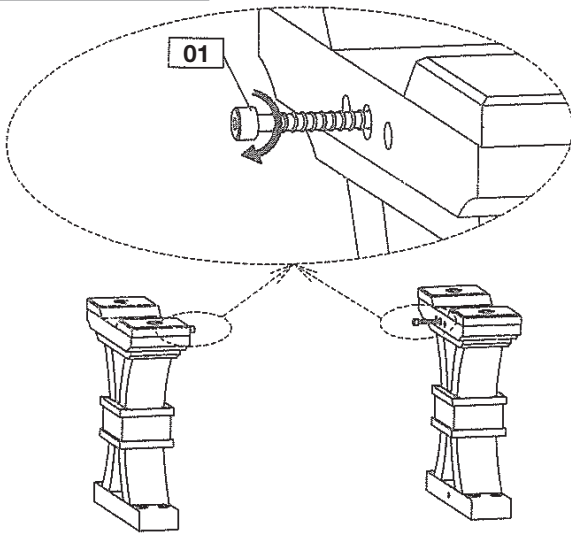

ASSEMBLY INSTRUCTIONS | DEVON BENCH

HARDWARE CHECKLIST		
01		Cap Screw (2pcs)
02		U Washer (2pcs)
03		Big Allen Bolt (8pcs)
04		Big Spring Washer (8pcs)
05		Big Flat Washer (8pcs)
06		Small Allen Bolt (3pcs)
07		Small Spring Washer (3pcs)
08		Small Flat Washer (3pcs)
09		Dowels (4pcs)
10		Allen Key (1pc)

PARTS	
A	Bench Top (1pc)
B	Leg Frame (2pcs)
C	Stretcher Bar (1pc)
D	Support Bar (1pc)

Please do not begin assembly or discard any packaging until you have checked that all the parts and hardware are present.

Step 1

Step 2

Step 3