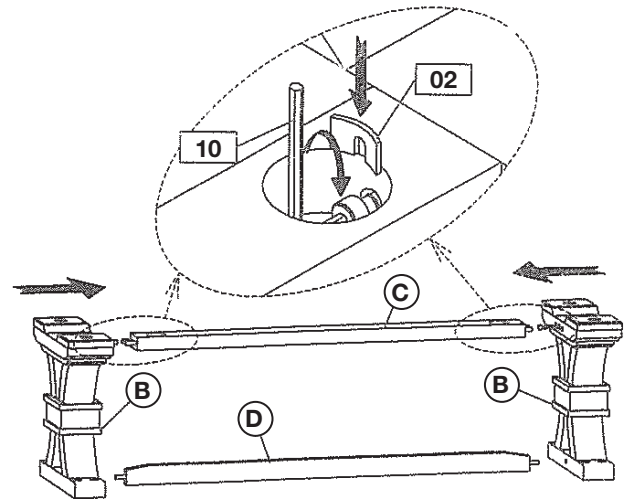

ASSEMBLY INSTRUCTIONS | DEVON BENCH

HARDWARE CHECKLIST		
01		Cap Screw (2pcs)
02		U Washer (2pcs)
03		Big Allen Bolt (8pcs)
04		Big Spring Washer (8pcs)
05		Big Flat Washer (8pcs)
06		Small Allen Bolt (3pcs)
07		Small Spring Washer (3pcs)
08		Small Flat Washer (3pcs)
09		Dowels (4pcs)
10		Allen Key (1pc)

PARTS	
A	Bench Top (1pc)
B	Leg Frame (2pcs)
C	Stretcher Bar (1pc)
D	Support Bar (1pc)

Please do not begin assembly or discard any packaging until you have checked that all the parts and hardware are present.

Step 1

Step 2

Step 3