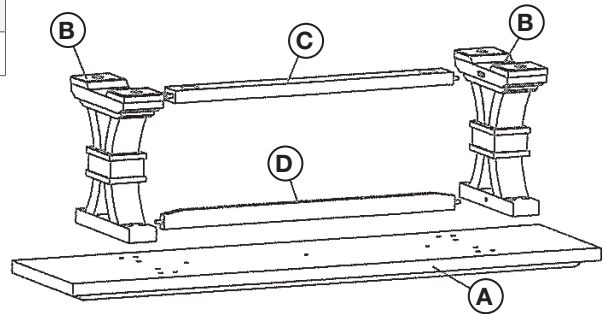

ASSEMBLY INSTRUCTIONS | DEVON BENCH

HARDWARE CHECKLIST		
01		Cap Screw (2pcs)
02		U Washer (2pcs)
03		Big Allen Bolt (8pcs)
04		Big Spring Washer (8pcs)
05		Big Flat Washer (8pcs)
06		Small Allen Bolt (3pcs)
07		Small Spring Washer (3pcs)
08		Small Flat Washer (3pcs)
09		Dowels (4pcs)
10		Allen Key (1pc)

PARTS	
A	Bench Top (1pc)
B	Leg Frame (2pcs)
C	Stretcher Bar (1pc)
D	Support Bar (1pc)

Please do not begin assembly or discard any packaging until you have checked that all the parts and hardware are present.