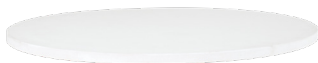

Turino 54" Round Dining Table Concrete Top

W: 54" D: 54" H: 1.5"

- Pair with Turino Dining Table Base
- Round Shape
- 40mm Thick Edge Profile
- Durable Finish Sealed to Protect Against Wear

CBM: 0.420 CBF: 14.843
ASSEMBLY: Yes
MATERIALS: Concrete Resin, Aluminum

6059.CON-WHT
White Concrete