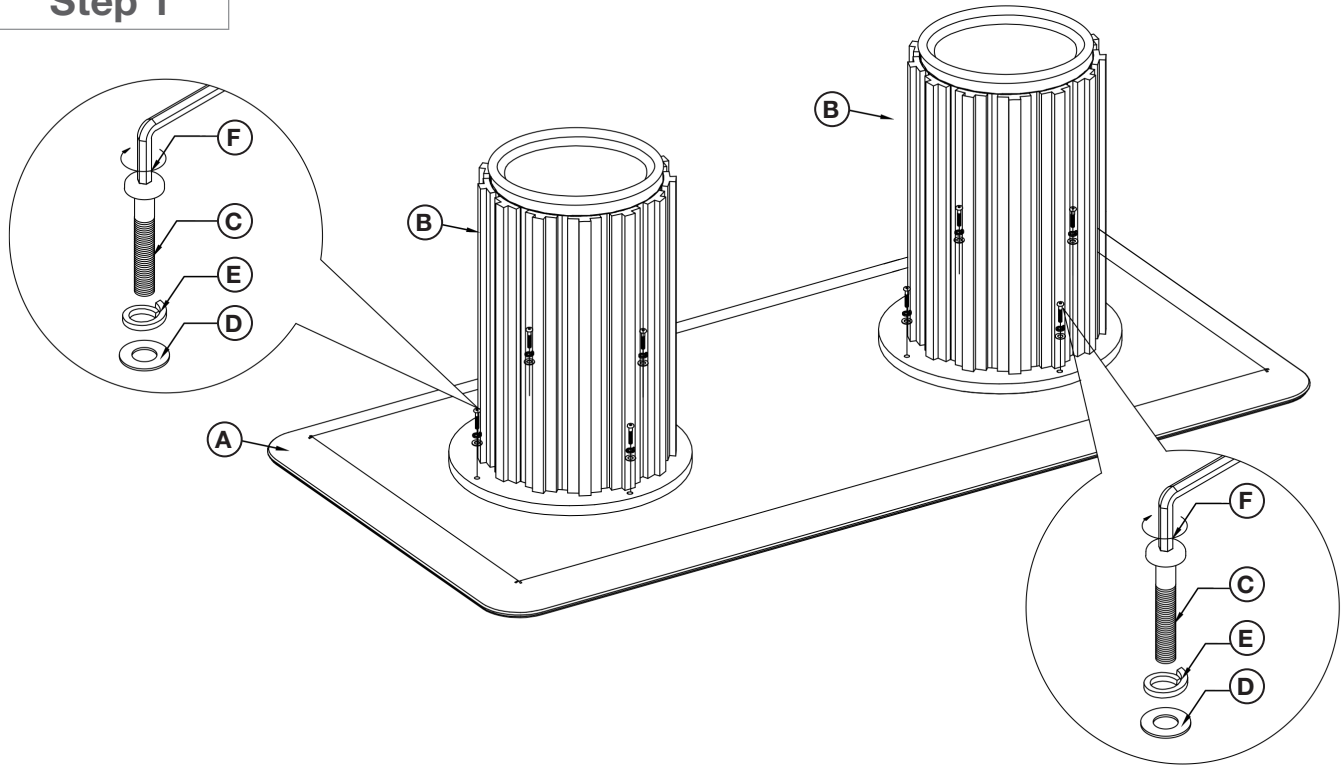

ASSEMBLY INSTRUCTIONS | ROMA DINING TABLE

PARTS CHECKLIST	
A	 Table Top (1pc)
B	 Pedestal Base (2pcs)

HARDWARE CHECKLIST	
C	 Bolt M8x35mm (8pcs)
D	 Flat Washer (8pcs)
E	 Spring Washer (8pcs)
F	 Allen Key (1pc)

Step 1

Finish